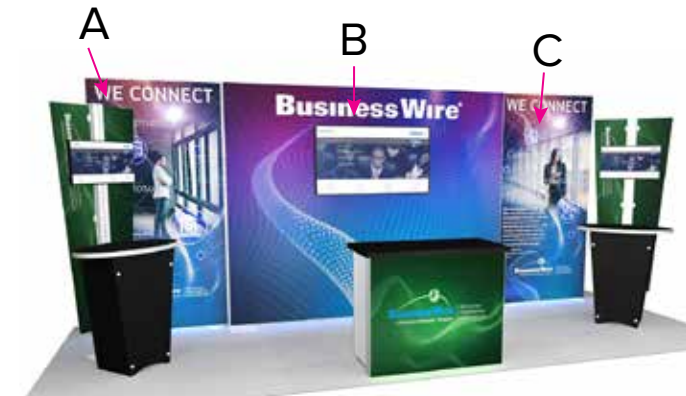

Graphic Template
10 x 20 Inline Exhibit
SEG Lightboxes

NOTE: All Raster Art (jpg, tiff,psd, png, etc.) must be at least 100 dpi at print size.

Graphic Template
10 x 20 Inline Exhibit
MOD-1700/RE-1567 Backlit Counter