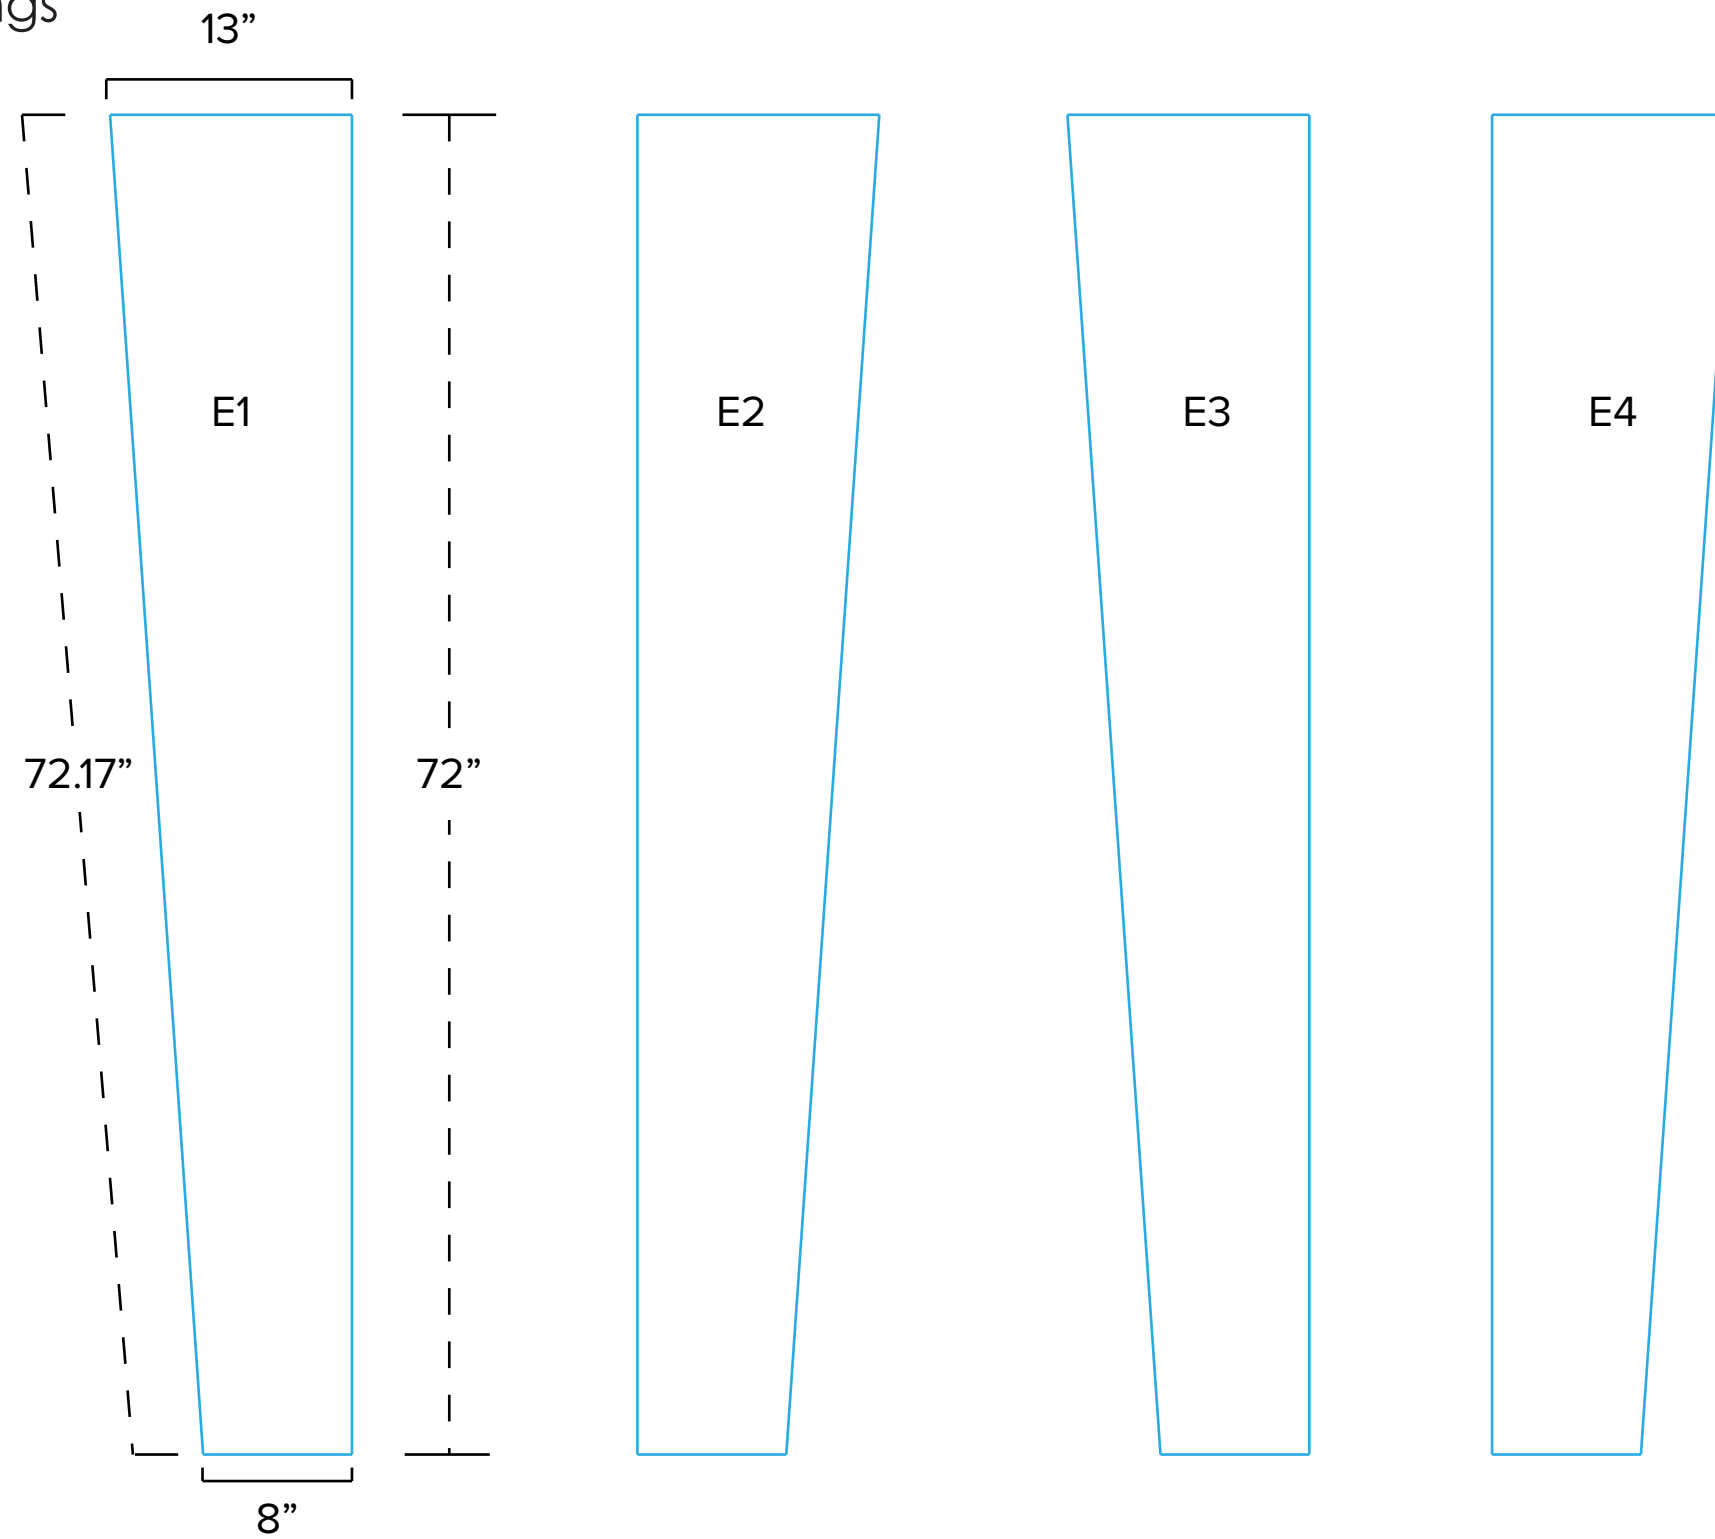

Graphic Template
10 x 20 Inline Exhibit
SEG Lightboxes

NOTE: All Raster Art (jpg, tiff,psd, png, etc.) must be at least 100 dpi at print size.

Graphic Template
10 x 20 Inline Exhibit
MOD-1700/RE-1567 Backlit Counter

D

NOTE: All Raster Art (jpg, tiff,psd, png, etc.) must be at least 100 dpi at print size.

Graphic Template
10 x 20 Inline Exhibit
RE-1212 Sintra Wings

NOTE: All Raster Art (jpg, tiff,psd, png, etc.) must be at least 100 dpi at print size.