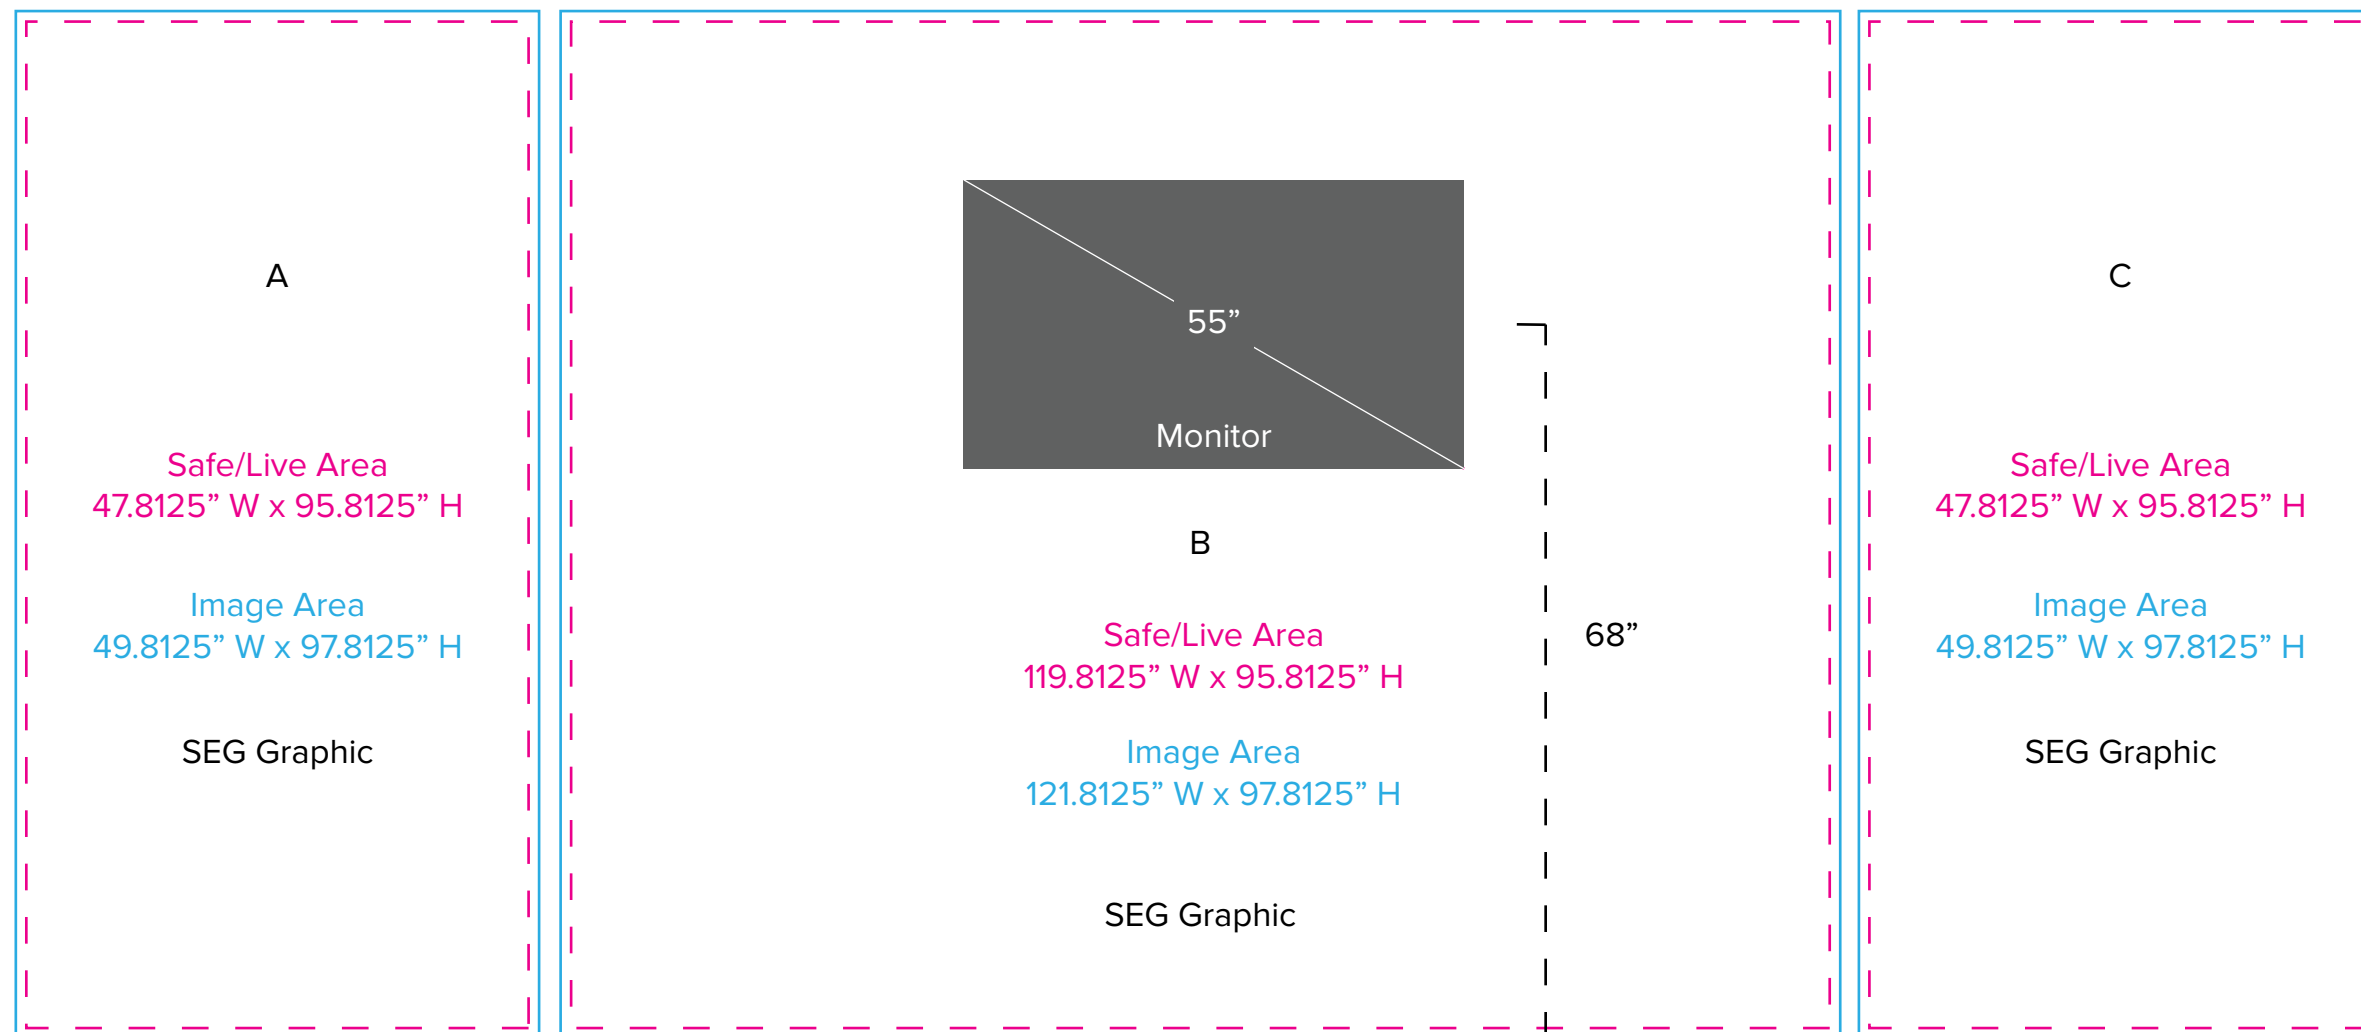

Graphic Template
10 x 20 Inline Exhibit
SEG Lightboxes

NOTE: All Raster Art (jpg, tiff,psd, png, etc.) must be at least 100 dpi at print size.

Graphic Template
10 x 20 Inline Exhibit
MOD-1700/RE-1567 Backlit Counter

D

NOTE: All Raster Art (jpg, tiff,psd, png, etc.) must be at least 100 dpi at print size.

Graphic Template
10 x 20 Inline Exhibit
RE-1212 Sintra Wings

NOTE: All Raster Art (jpg, tiff,psd, png, etc.) must be at least 100 dpi at print size.